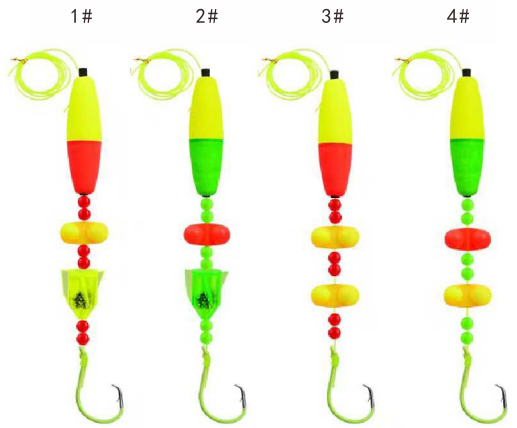

1# 2# 3# 4# 5#

T036

Wt.(G)	52.6
--------	------

T037

Wt.(G)	100
--------	-----

Catfish Rig Series

Catfish-01

Hook	6/0	8/0	10/0
------	-----	-----	------

Catfish-02

Hook	6/0	8/0	10/0
------	-----	-----	------

Catfish-03

Hook	6/0	8/0	10/0
------	-----	-----	------

Catfish-04

Length(cm)	10.2	13.4
------------	------	------

1# 2# 3# 4#

Catfish-05