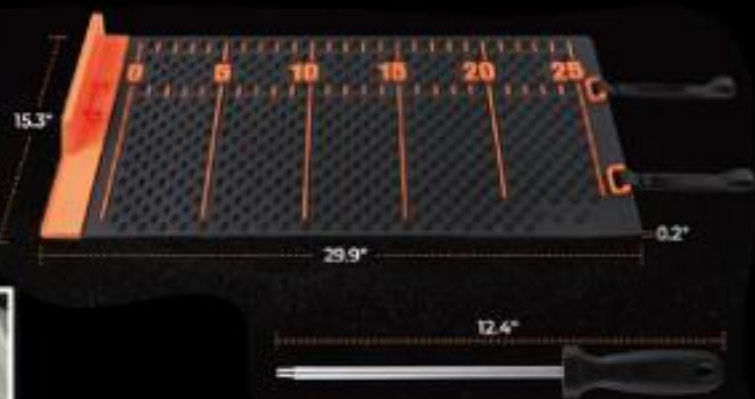

Crimp Split Shot Weights

Cut Fishing Line

Safety Lock

ORCA Original Design Patent Protection
FISHING

GUN-TYPE Design
15% Fiberglass+Nylon Material

Product Size:

Function:

ORCA Original Design Patent Protection
FISHING

420 Stainless Material
Gun-Type Design
Ti-Coated
TPR Soft Handle

Fish Fillet Mat Combo

Product Size:

Fish Fillet Mat Combo features a unique anti-slip texture ensuring that the fish remains stable on the mat for easy handling, measuring, and filleting. This fish cutting board is portable and features convenient storage straps for easy roll-up storage. Hook-and-loop closure design allows for quick access, making it both convenient and efficient.

Fish Fillet Mat

Product Size:

The 33-inch fish fillet mat has a threaded anti-slip granules design that keeps fish in place while cleaning and filleting. Its textured surface provides better control and safety when handling fish.