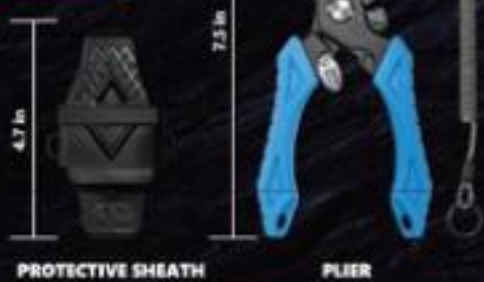

CORROSION RESISTANT G4116 STAINLESS STEEL CONSTRUCTION

FLEXIBLE BLADE
MAKES EASY FILLET CUTS

ORCA FISHING Original Design Patent Protection

FULL SIZES:

5" 6" 7" 9"

SURFACE COATING:

- Titanium-Coated
- Teflon-Coated

420 Stainless Jaws
Aluminum Alloy Material
Teflon-Coated
TPR Soft Handle

Product Size:

PROTECTIVE SHEATH

PLIER

Function:

Open Split Rings

Remove Hooks

Corrosion-Resistant

Crimp Split Shot Weights

Cut Fishing Line

Safety Lock

ORCA Original Design Patent Protection
FISHING

GUN-TYPE Design
15% Fiberglass+Nylon Material

Product Size:

Function:

ORCA Original Design Patent Protection
FISHING